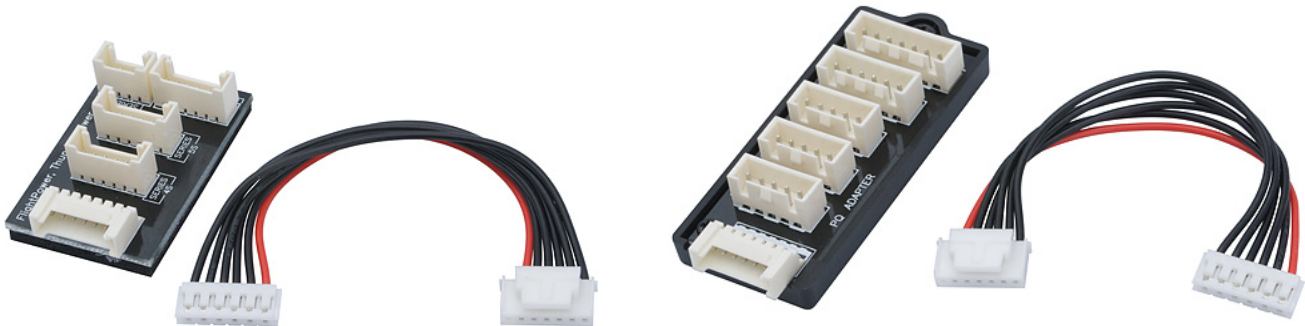

New Product. For Immediate Release: Aug. 2, 2010

LRP LiPo Balance Adapter Boards

Balance boards for XH, FP/TP, and PQ connectors

The LRP Balance Adapter Boards are designed for use with specific battery connector styles and cell counts. Choose the balance board that matches your battery type and plug it right into the balancing port of your Quadra Pro 2 and Pulsar Touch chargers.

#LRP42100 LiPo Balance Board, XH

#LRP42101 LiPo Balance Board, Flight/Thunderpower

#LRP42102 LRP LiPo Balance Board, PQ

UPC: 784695 993174	LRP42100	LRP LiPo Balance Board XH	MSRP \$13.99	Available: Aug 2010
UPC: 784695 993167	LRP42101	LRP LiPo Balance Board FP/TP	MSRP \$13.99	Available: Aug 2010
UPC: 784695 993150	LRP42102	LRP LiPo Balance Board PQ	MSRP \$13.99	Available: Aug 2010