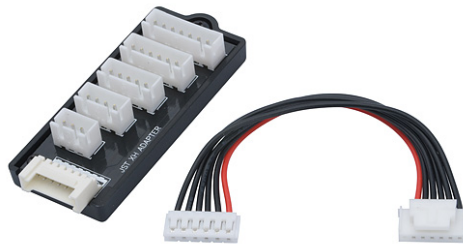

New Product. For Immediate Release: Aug. 2, 2010

LRP LiPo Balance Adapter Boards

Balance boards for XH, FP/TP, and PQ connectors

The LRP Balance Adapter Boards are designed for use with specific battery connector styles and cell counts. Choose the balance board that matches your battery type and plug it right into the balancing port of your Quadra Pro 2 and Pulsar Touch chargers.

#LRP42100 LiPo Balance Board, XH

#LRP42101 LiPo Balance Board, Flight/Thunderpower

#LRP42102 LRP LiPo Balance Board, PQ

UPC: 784695 993174	LRP42100	LRP LiPo Balance Board XH	MSRP \$13.99	Available: Aug 2010
UPC: 784695 993167	LRP42101	LRP LiPo Balance Board FP/TP	MSRP \$13.99	Available: Aug 2010
UPC: 784695 993150	LRP42102	LRP LiPo Balance Board PQ	MSRP \$13.99	Available: Aug 2010