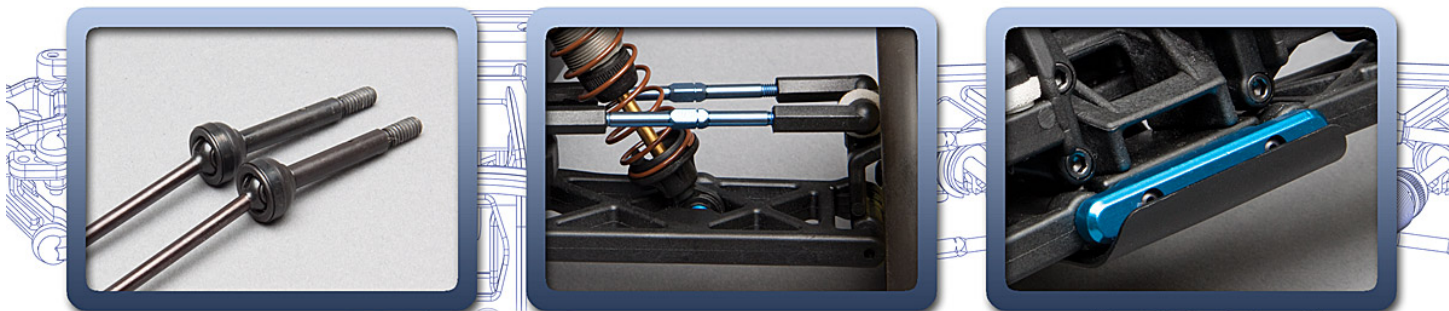

#9036

B4.1 Factory Team Kit
MSRP: $399.99
UPC: 784695 090361
Availability: Available now

* Actual running weight will vary depending on parts installed.

Scale:	1:10
Power:	Electric
Length:	377mm
Width:	250mm
Weight:	1530g*
Wheelbase:	273mm
Internal Gear Ratio:	2.6:1
Drive:	2WD

You could have had this information delivered right to your email box!

Subscribe to the *Team Associated Insider's Newsletter* now! <http://bit.ly/AEInsidersNewsletter>

TEAM ASSOCIATED

26021 Commercentre Drive, Lake Forest, CA 92630 949-544-7500 Fax 949-544-7501
www.RC10.com www.TeamAssociated.com